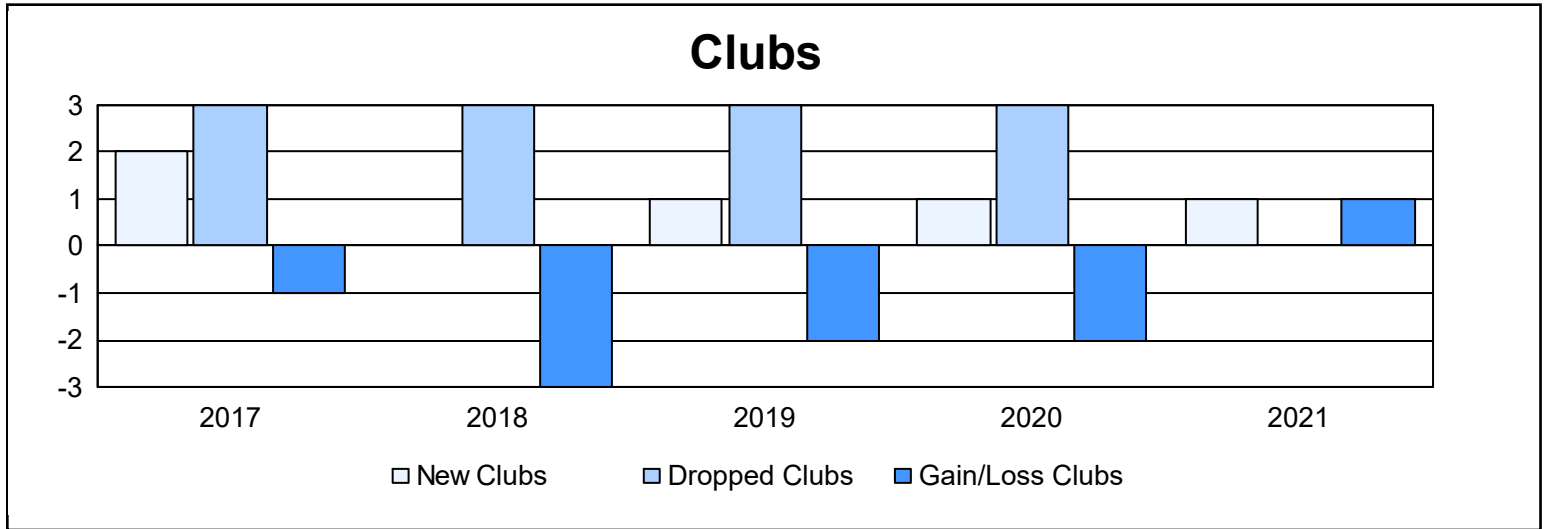

Year	New Clubs	Dropped Clubs	Gain/ Loss Clubs	New Members	Charter Members	Reinstate Members	Transfer Members	Total Member Added	Total Members Dropped	Gain/ Loss Members
2016-2017	2	3	-1	107	43	14	17	181	264	-83
2017-2018	0	3	-3	135	0	4	19	158	182	-24
2018-2019	1	3	-2	123	23	7	38	191	201	-10
2019-2020	1	3	-2	97	23	6	23	149	223	-74
2020-2021	1	0	1	62	78	6	22	168	170	-2
<b>Average</b>	<b>1</b>	<b>2</b>	<b>-1</b>	<b>105</b>	<b>33</b>	<b>7</b>	<b>24</b>	<b>169</b>	<b>208</b>	<b>-39</b>

### Membership Composition June 2021 Cumulative