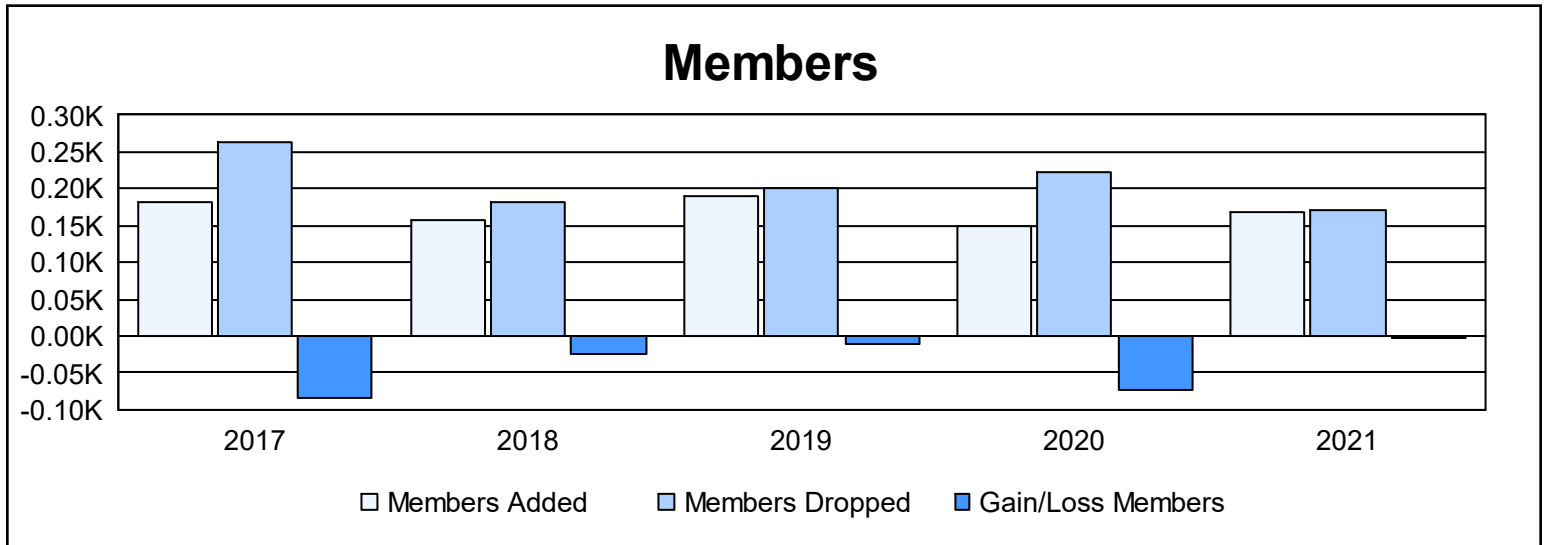

Year	New Clubs	Dropped Clubs	Gain/ Loss Clubs	New Members	Charter Members	Reinstate Members	Transfer Members	Total Member Added	Total Members Dropped	Gain/ Loss Members
2016-2017	2	3	-1	107	43	14	17	181	264	-83
2017-2018	0	3	-3	135	0	4	19	158	182	-24
2018-2019	1	3	-2	123	23	7	38	191	201	-10
2019-2020	1	3	-2	97	23	6	23	149	223	-74
2020-2021	1	0	1	62	78	6	22	168	170	-2
<b>Average</b>	<b>1</b>	<b>2</b>	<b>-1</b>	<b>105</b>	<b>33</b>	<b>7</b>	<b>24</b>	<b>169</b>	<b>208</b>	<b>-39</b>

### Membership Composition June 2021 Cumulative