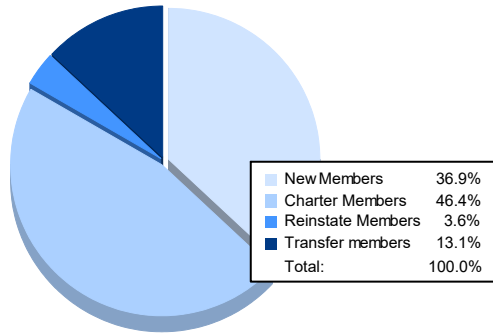

Year	New Clubs	Dropped Clubs	Gain/ Loss Clubs	New Members	Charter Members	Reinstate Members	Transfer Members	Total Member Added	Total Members Dropped	Gain/ Loss Members
2016-2017	2	3	-1	107	43	14	17	181	264	-83
2017-2018	0	3	-3	135	0	4	19	158	182	-24
2018-2019	1	3	-2	123	23	7	38	191	201	-10
2019-2020	1	3	-2	97	23	6	23	149	223	-74
2020-2021	1	0	1	62	78	6	22	168	170	-2
<b>Average</b>	<b>1</b>	<b>2</b>	<b>-1</b>	<b>105</b>	<b>33</b>	<b>7</b>	<b>24</b>	<b>169</b>	<b>208</b>	<b>-39</b>

### Membership Composition June 2021 Cumulative

### Gender Composition June 2021 Cumulative